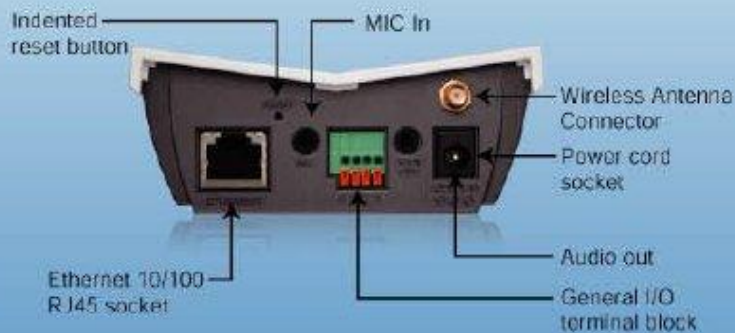

Rear Panel

Technical Specifications

Models	- IP7131 (PoE Built-in) - IP7132 (WLAN Built-in)	Audio	- Supports GSM-AMR - Supports AAC compression - Supports audio mute - Bit Rate: - GSM-AMR: 4.75K~12.2K - ACC: 16K~128K
System	- CPU: VVTK-1000 SoC - RAM: 32MB SDRAM - ROM: 4MB FLASH ROM - Image Sensor: VGA CMOS - Embedded OS: Linux 2.4	Event Management	- Multiple-window video motion detection 1 digital input and 1 digital output - Event notification using HTTP, SMTP or FTP
Networking	Protocols - UPnP, TCP/IP, RTSP/RTP/RTCP, HTTP, SMTP, FTP, Telnet, NTP, DNS, DDNS, DHCP and PPPoE - Ethernet: 10/100 mbps Ethernet, RJ-45 - Wireless (IP7312) 802.11 b/g Wireless LAN	Security	- Multi-level user access - IP address filtering
		LED Indicator	Bi-color LED system status indicators
		Dimensions	- Length: 126.4mm - Width: 96.2mm - Height: 47.4mm
Video	Algorithm: MPEG4 simple profile for streaming video JPEG for still image Features include: Adjustable image size, quality and bit-rate	Weight	- Net: 276g (IP7131) - Net: 292g (IP7132)
		Power	12V DC - Power over Ethernet: 802.3af Compliant (IP7131)